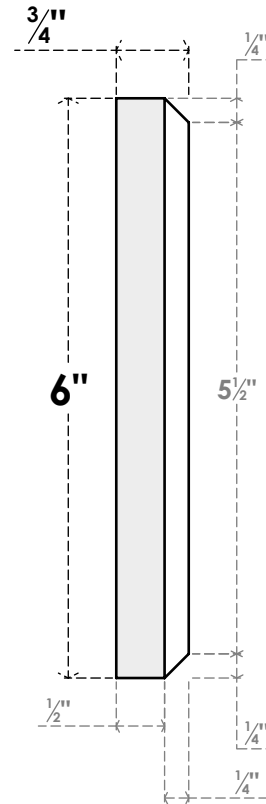

ROSP060X060X075SDG01

6"W X 6"H X 3/4"P STANDARD SEDGWICK ROSETTE WITH BEVELED EDGE,
ARCHITECTURAL GRADE PVC

FRONT

SIDE

EKENA MILLWORK
2300 WEST MAIN ST.
CLARKSVILLE, TX 75426
TOLL FREE: 866-607-0453
WWW.EKENAMILLWORK.COM

NOTES

1. INSTALLATION TO BE COMPLETED IN ACCORDANCE WITH MANUFACTURER'S SPECIFICATIONS.
2. DRAWING MAY NOT BE TO SCALE
3. THIS DRAWING IS INTENDED FOR DESIGN AND PLANNING PURPOSES ONLY.
4. ALL INFORMATION CONTAINED HEREIN WAS CURRENT AT THE TIME OF DEVELOPMENT BUT MUST BE REVIEWED AND APPROVED BY THE PRODUCT MANUFACTURER TO BE CONSIDERED ACCURATE.
5. ARCHITECTURAL GRADE PVC PRODUCTS ARE MADE FROM EXPANDED CELLULAR PVC AND COME NATURALLY WHITE BUT MAY BE PAINTED