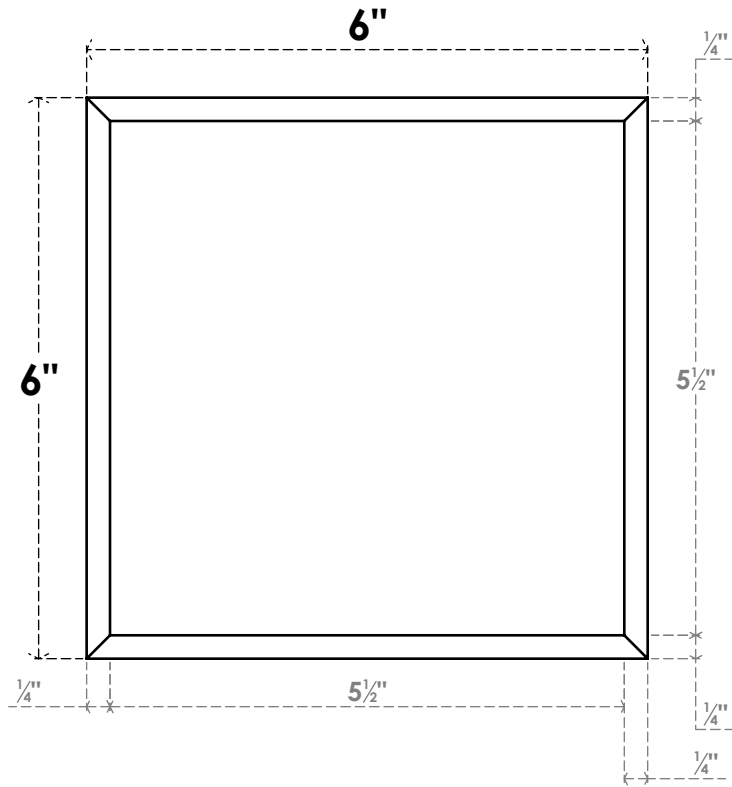

ROSP060X060X075SDG01

6"W X 6"H X 3/4"P STANDARD SEDGWICK ROSETTE WITH BEVELED EDGE,
ARCHITECTURAL GRADE PVC

FRONT

SIDE

EKENA MILLWORK
2300 WEST MAIN ST.
CLARKSVILLE, TX 75426
TOLL FREE: 866-607-0453
WWW.EKENAMILLWORK.COM